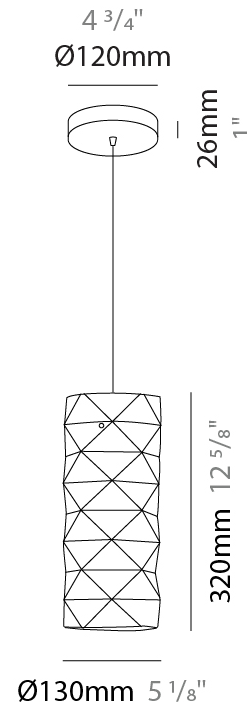

PRISMA SUSPENSION

D61077-

base number   Finish
Options

1. To build a product code in our configurator select the specify button on the base model # product page
2. To build a manual product code on this datasheet choose from the options listed below in blue font and add the suffix to the base model #

GENERAL

Series: Prisma
Partner: Linea Zero
Division: Design
Installation: Suspension
Product Type: Pendant
Mounting Location: Ceiling

PHYSICAL

Shape: Cylinder
Diameter (mm): 130
Diameter (in): 5 1/8
Height (mm): 320
Height (in): 12 5/8
Max. Overall Height (mm): 1900
Max. Overall Height (in): 74 13/16
Diffuser: Polilux™ Shade - See Finish Options
Fixture Finish: WHI / SIL / NGD / COP / PKM
Fixture Material: Polilux™/ Metal holder
Primary Material: Non-Static Polilux

ELECTRICAL

Number of Lamps: 1
Lamp Type: LED Retrofit
Bulb Included: Bulb Not Included
Max. Wattage Per Lamp (W): 7
Lamp Base: E26
Input Voltage (V): 120
Upon Request: 277Vac / GU24

LED

OPTICAL

RATINGS AND CERTIFICATIONS

Certified By: Certified for North American Standards
IP rating: IP20

PROJECT	_____
TYPE	_____
SPECIFIER	_____
QUANTITY	_____
DATE	_____