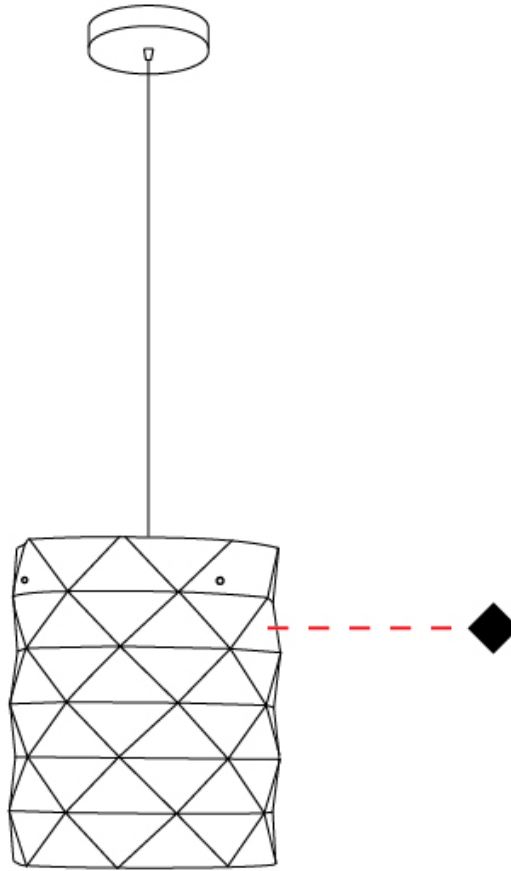

D61078-

PROJECT _____

TYPE _____

SPECIFIER _____

QUANTITY _____

DATE _____