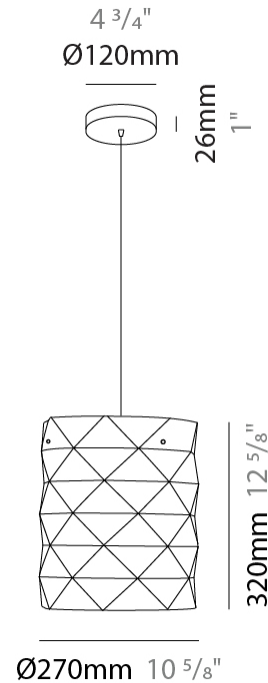

PRISMA SUSPENSION

D61078-

base number   Finish
Options

1. To build a product code in our configurator select the specify button on the base model # product page
2. To build a manual product code on this datasheet choose from the options listed below in blue font and add the suffix to the base model #

GENERAL

Series: Prisma
Partner: Linea Zero
Division: Design
Installation: Suspension
Product Type: Pendant
Mounting Location: Ceiling

PHYSICAL

Shape: Cylinder
Diameter (mm): 270
Diameter (in): 10 ⁵/₈
Height (mm): 320
Height (in): 12 ⁵/₈
Max. Overall Height (mm): 1900
Max. Overall Height (in): 74 ¹³/₁₆
Diffuser: Polilux™ Shade - See Finish Options
[Fixture Finish: WHI / SIL / NGD / COP / PKM](#)
Fixture Material: Polilux™/ Metal holder
Primary Material: Non-Static Polilux

ELECTRICAL

Number of Lamps: 1
Lamp Type: LED Retrofit
Bulb Included: Bulb Not Included
Max. Wattage Per Lamp (W): 7
Lamp Base: E26
Input Voltage (V): 120
Upon Request: 277Vac / GU24

LED

OPTICAL

RATINGS AND CERTIFICATIONS

Certified By: Certified for North American Standards
IP rating: IP20

PROJECT	_____
TYPE	_____
SPECIFIER	_____
QUANTITY	_____
DATE	_____